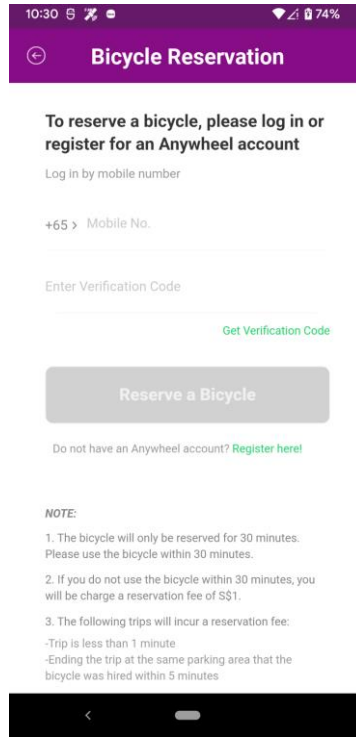

ANNEX – ANYWHEEL BICYCLE RESERVATION FUNCTION

1. For IOS

Step 1:

Step 2:

Step 3:

2. For Android

Step 1:

Step 2: