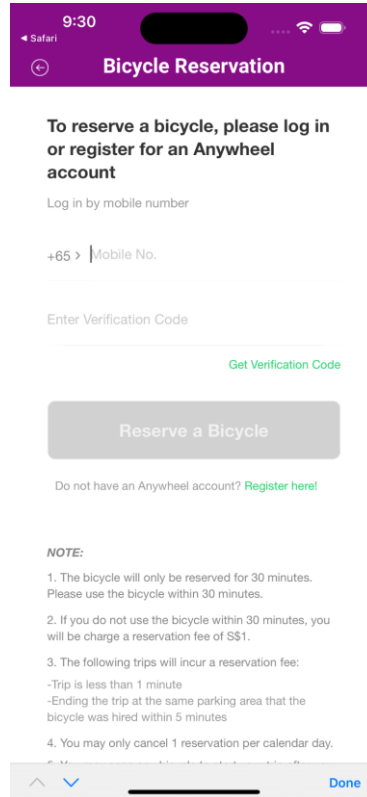

ANNEX – ANYWHEEL BICYCLE RESERVATION FUNCTION

1. For IOS

Step 1:

Step 2:

Step 3:

2. For Android

Step 1:

Step 2: