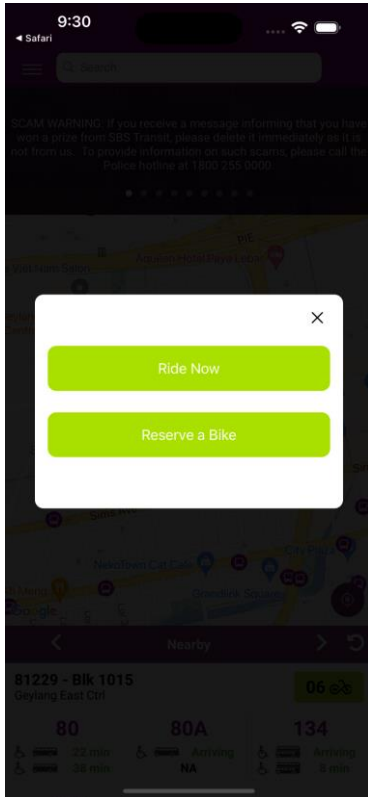

ANNEX – ANYWHEEL BICYCLE RESERVATION FUNCTION

1. For IOS

Step 1:

Step 2:

Step 3:

2. For Android

Step 1:

Step 2: